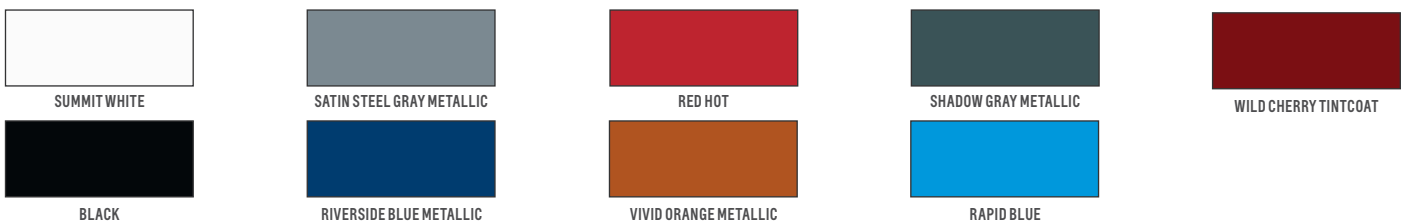

Due to global Semi-Conductor supply shortages, GM vehicles may not have some standard features and options. Please check with your local Chevrolet dealer to confirm the vehicle's specifications prior to purchase. Vehicles not equipped with Automatic Stop/Start will be less fuel efficient.

COST OF MAINTENANCE	10, 20, 50, 70 & 100K	30K	40 & 80K	60K	90K
PRICE (AED)	XXX	XXX	XXX	XXX	XXX

AVAILABLE COLORS

FIND NEW ROADS™

Chevrolet reserves the right to change the specifications and colors of any models and items shown in this catalogue at any time. It is important to check with your local Chevrolet Dealer for the latest information on models available for order in your market.

CHEVROLET COMPLETE CARE

- MAINTENANCE APPOINTMENT WITHIN TWO DAYS
- ONE-HOUR MAINTENANCE WHEN BOOKED IN ADVANCE
- GUARANTEED MAINTENANCE PARTS AVAILABILITY ACROSS THE REGION
- TRANSPARENT PRICING ON COST OF SERVICE
- 24/7 FOUR-YEAR REGIONAL ROADSIDE ASSISTANCE