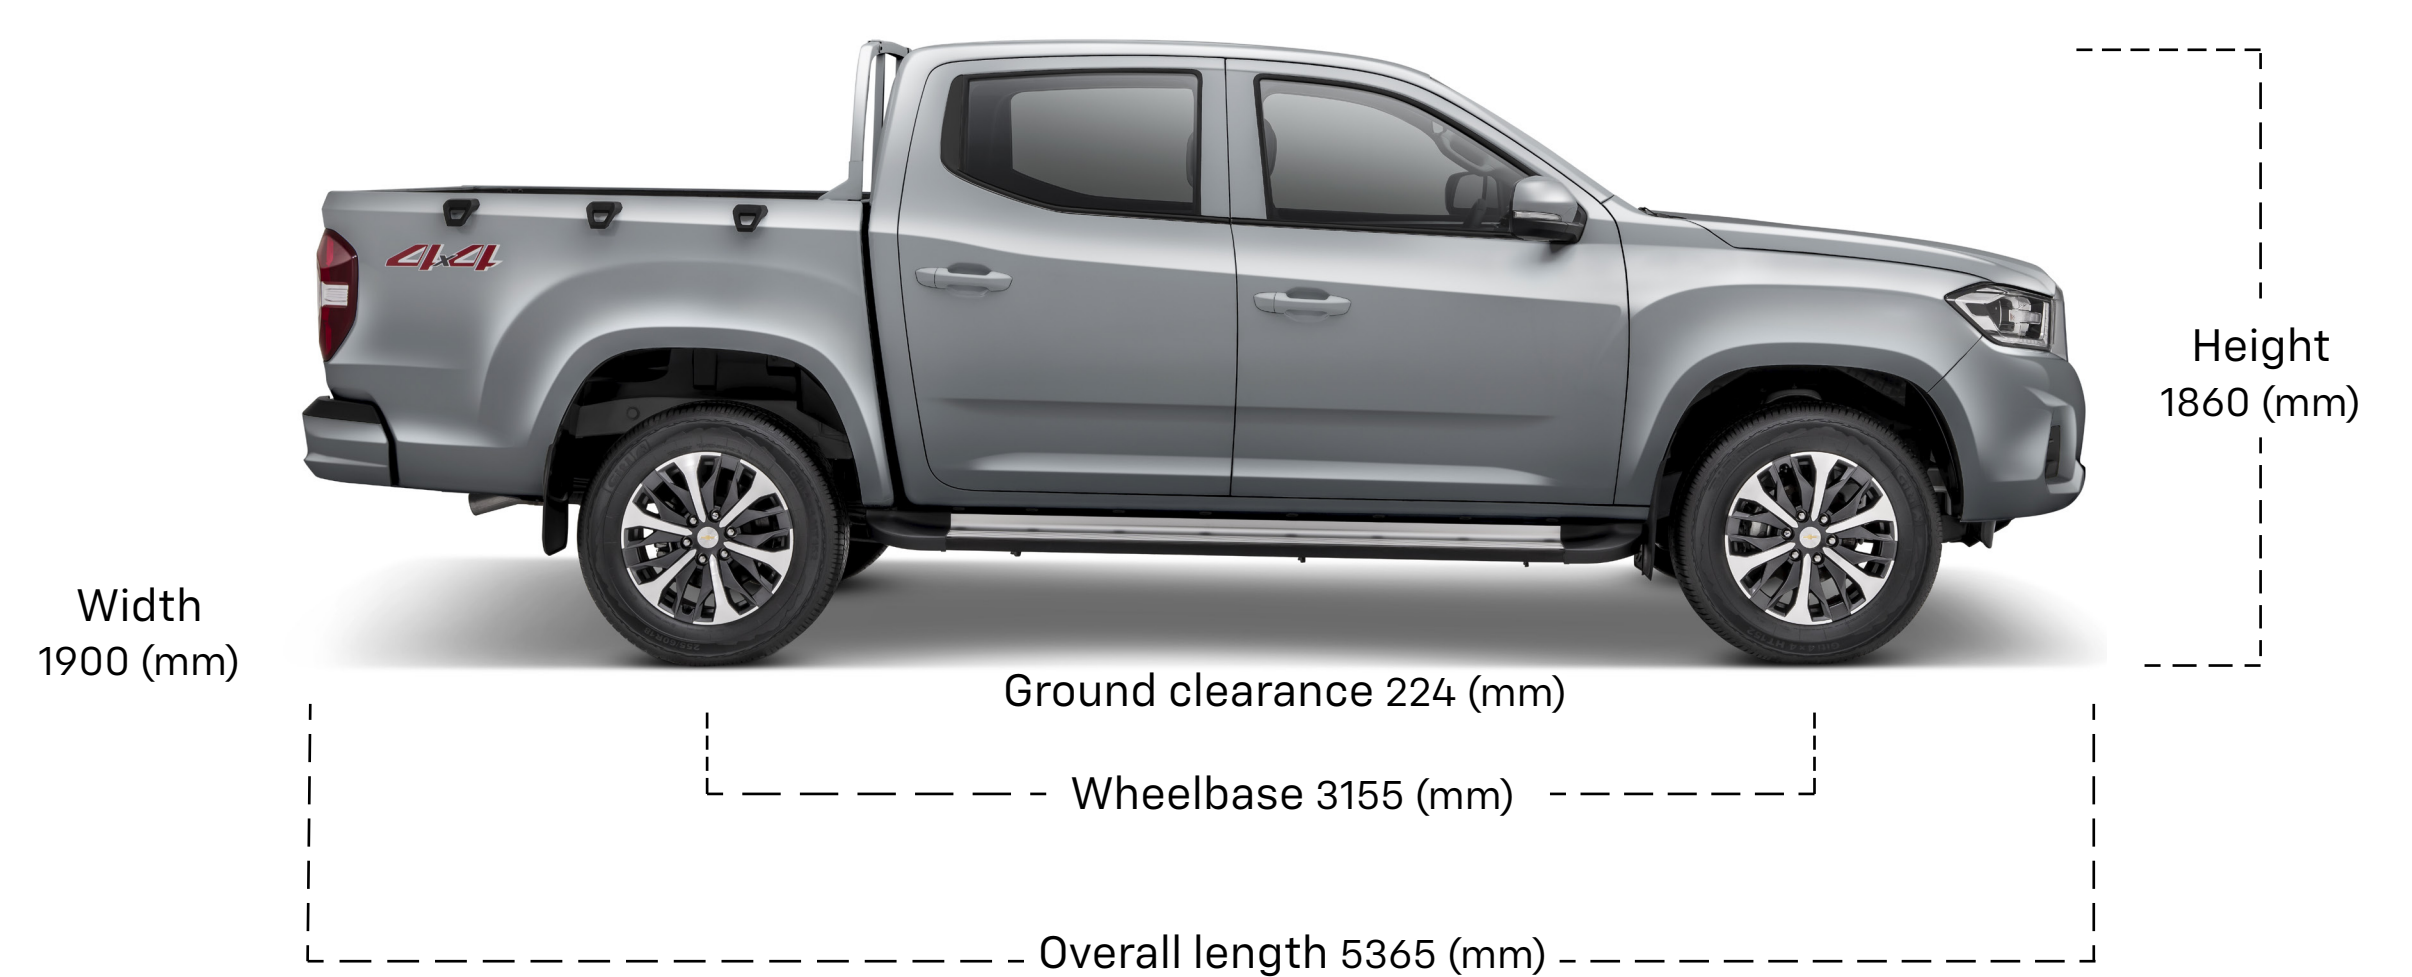

S10 MAX 2026

الجديدة كلياً

تعريف جديد للقوة والأداء

Together
let's drive™

S10 MAX

Exterior

- Electric & Heated outside mirrors
- 18" Two-Tone Alloy Wheels
- LED Daytime Running Light
- Projection Headlamps
- Auto Headlamps & Wipers
- Front & Rear Fog-Lamps
- Side Assist steps

S10 MAX

Interior

- 10.25" Touch Screen Android Auto & Apple Carplay
- Radio + USB + Bluetooth
- 3.5" TFT Cluser
- 4 Speakers (Front + Tweeters)
- Black Leather seats with Red Double Stitching
- Front USB
- 6-Way Driver Seat Control