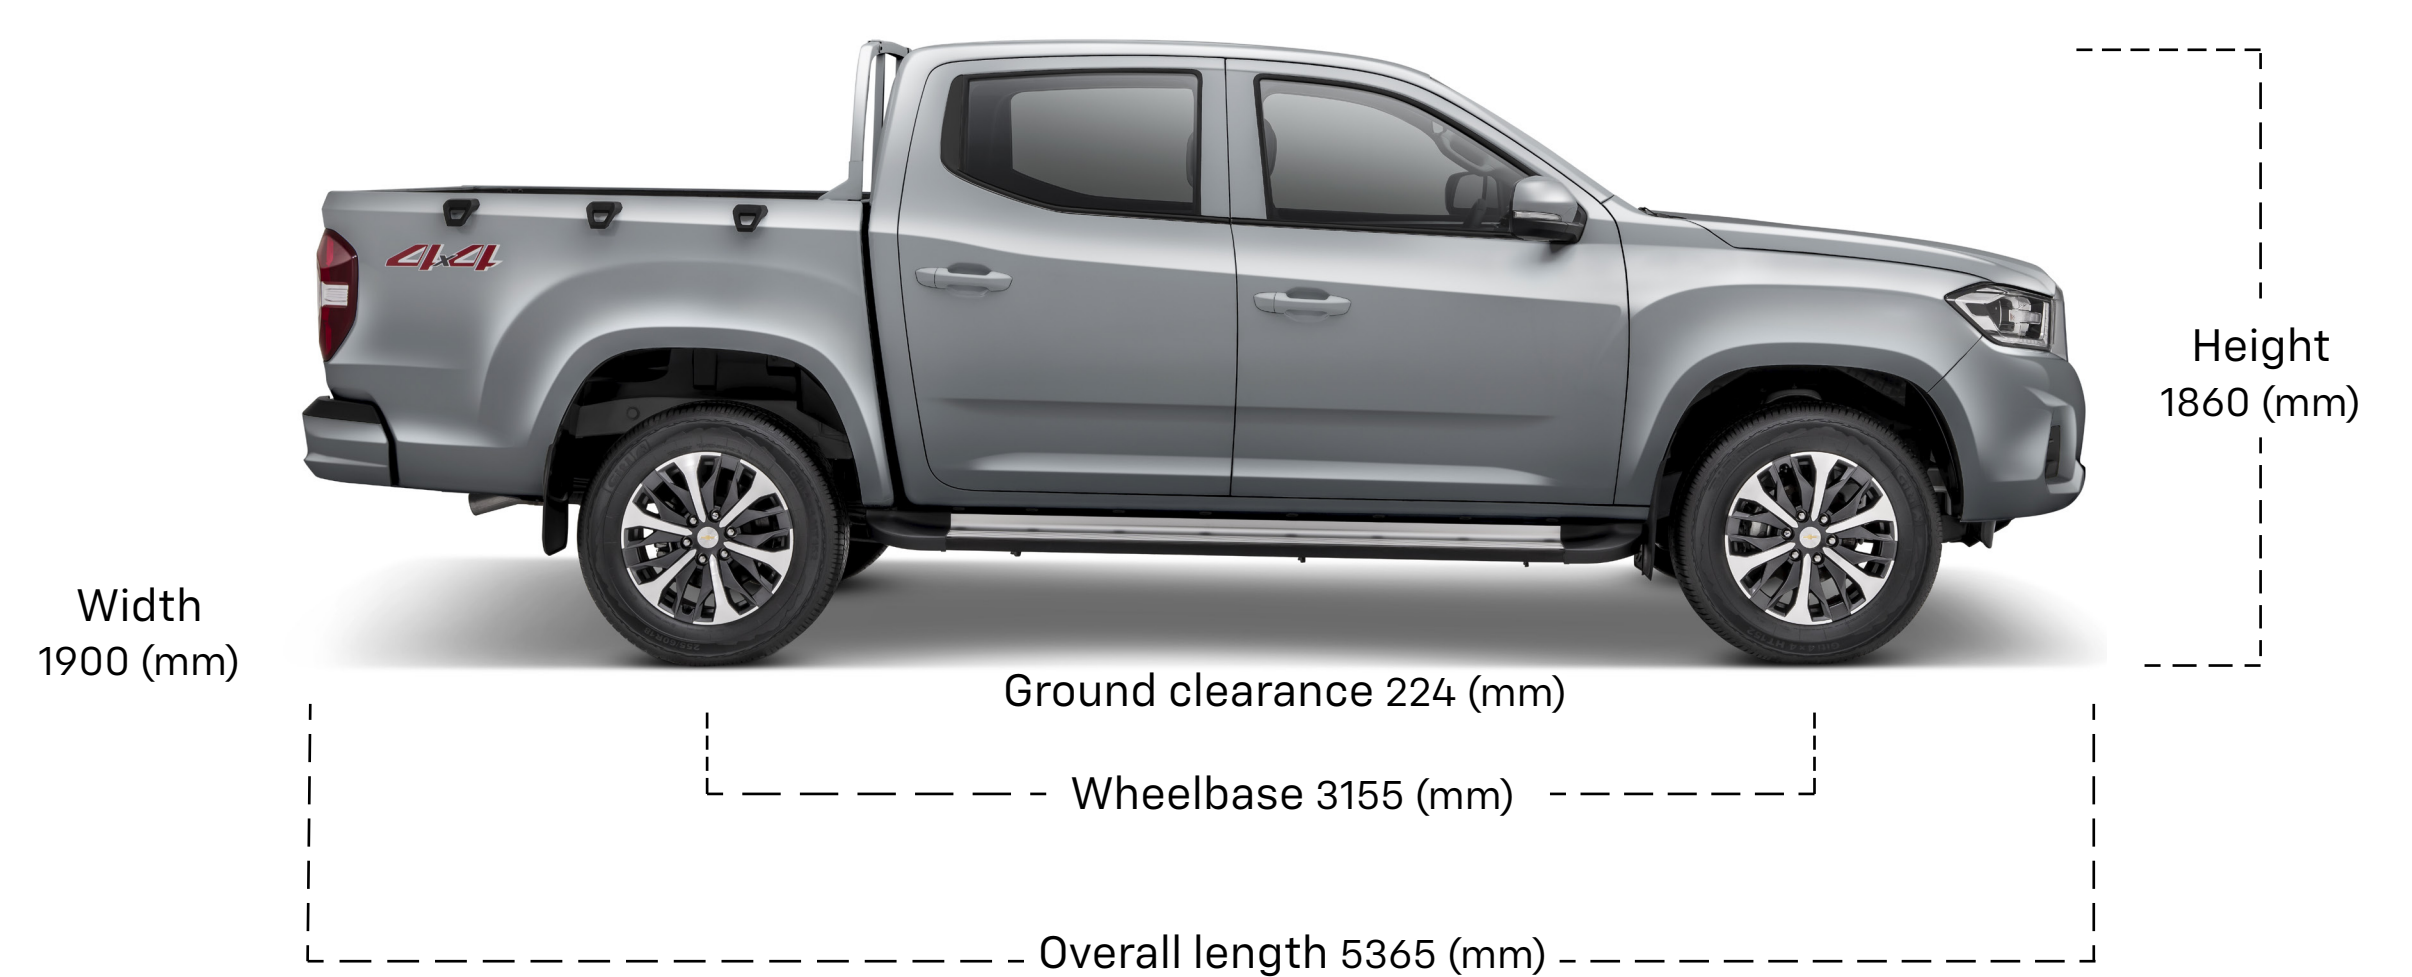

THE ALL-NEW S10 MAX 2026

Together
let's drive™

S10 MAX

Exterior

- Electric & Heated outside mirrors
- 18" Two-Tone Alloy Wheels
- LED Daytime Running Light
- Projection Headlamps
- Auto Headlamps & Wipers
- Front & Rear Fog-Lamps
- Side Assist steps

S10 MAX

Interior

- 10.25" Touch Screen Android Auto & Apple Carplay
- Radio + USB + Bluetooth
- 3.5" TFT Cluser
- 4 Speakers (Front + Tweeters)
- Black Leather seats with Red Double Stitching
- Front USB
- 6-Way Driver Seat Control